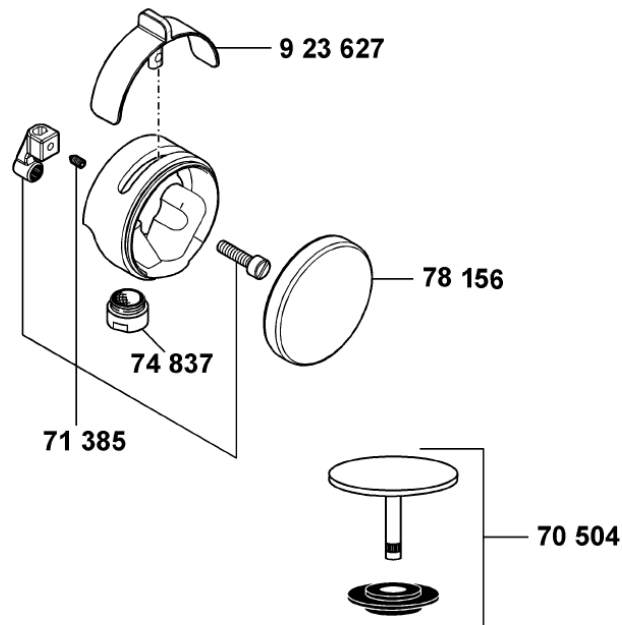

KLUDI ROTEXA MULTI item no. 7182605-BA

type: bath filling waste and overflow set, trim set, chrome plated brass/plastic, trim set for concealed parts (rough in) ROTEXA MULTI item no. 2131400-00Z, with s-pointer aerator M 24 x 1, flow rate 17 l/min at 3 bar measured with ROTEXA MULTI item no. 2131400-00Z, diameter valve cap 70 mm, cover plate chrome plated plastic, projection 45 mm, diameter bath filler 70 mm, water supply device with fixing screws and large waste plug, for pressure type water heater, for continuous line heater, PN 10

in accordance to AS/ NZS 3718 : 2005, Watermark approval WMKA00313

Dimensional drawing

Flow rate diagram

KLUDI ROTEXA MULTI

71826

WARRANTY 12 months

A_7182600BA

71826	KLUDI ROTEXA MULTI Feinbau-Set	KLUDI ROTEXA MULTI trim set	KLUDI ROTEXA MULTI afmontageset
	70 504 Ventilstopfen	plug	stop voor waste
	71 385 Zubehörtüte	accessories bag	zakje toebehoren
	78 156 Abdeckkappe	cover cap	afdekkap
	74 837 s-pointer M 24 x 1C	s-pointer M 24 x 1C	s-pointer M 24 x 1C
	923 627 Bügelgriff	open ring lever	beugelgreep

Product: KLUDI ROTEXA MULTI bath filling, waste and overflow set G 1 1/2

Ref.: 2131400-00Z

Product description

KLUDI ROTEXA MULTI bath filling, waste and overflow set G 1 1/2
 concealed parts (rough in)
 mixed water connection DN 15
 incl. rinsing set
 without siphon trap
 thread connector G 1 1/2 inch
 for bath tubs with \varnothing 52 mm drain hole
 without trim set
 for trim sets: 7182605-BA / 7182605-00Z
 Watermark approval WMKA00313