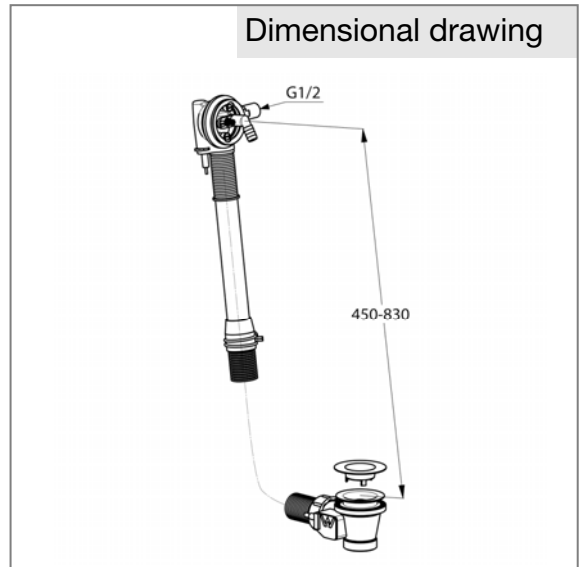

Product: KLUDI ROTEXA MULTI bath filling, waste and overflow set G 1 1/2

Ref.: 2131400-00Z

Product description

KLUDI ROTEXA MULTI bath filling, waste and overflow set G 1 1/2
concealed parts (rough in)
mixed water connection DN 15
incl. rinsing set
without siphon trap
thread connector G 1 1/2 inch
for bath tubs with $\varnothing$ 52 mm drain hole
without trim set
for trim sets: 7182605-BA / 7182605-00Z
Watermark approval WMKA00313

Advertisement

bath filling waste and overflow set, manufacturer KLUDI GmbH & Co KG
KLUDI ROTEXA MULTI item no. 2131400-00Z
type: bath filling, waste and overflow set, 1 1/2 inch, white plastic, water supply over connector 1/2 inch / DN 15 incl. with back flow preventer, with rinsing set, bowden cable 850 mm, overflow pipe made of white plastic / flexible overflow pipe made of plastic corrugated tube transparent, valve sieve 1 1/2 inch, for overflow connection 450 – 830 mm,
without trim set 7182605-BA / 7182605-00Z
in accordance to AS/ NZS 3718 : 2005, Watermark approval WMKA00313