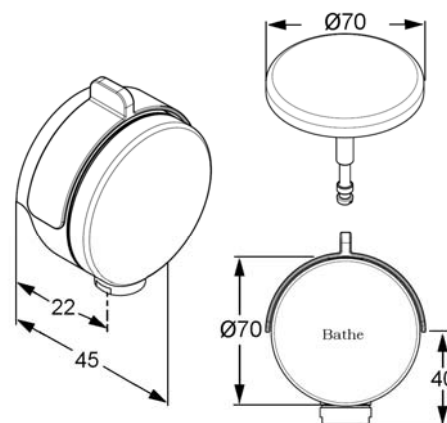

Product: KLUDI ROTEXA MULTI bath filling, waste and overflow set, trim set

Ref.: 7182605-BA

Product description

KLUDI ROTEXA MULTI bath filling, waste and overflow set trim set

flow rate 17 l/min at 3 bar measured with ROTEXA MULTI item no. 2131400-00Z

s-pointer aerator M 24 x 1 filler unit with fixing screws and dowels

large waste plug

Watermark approval WMKA00313

Finishes:
05 chrome

Product picture

Advertisement

trim set, manufacturer KLUDI GmbH & Co KG

KLUDI ROTEXA MULTI item no. 7182605-BA

type: bath filling waste and overflow set, trim set, chrome plated brass/plastic, trim set for concealed parts (rough in) ROTEXA MULTI item no. 2131400-00Z, with s-pointer aerator M 24 x 1, flow rate 17 l/min at 3 bar measured with ROTEXA MULTI item no. 2131400-00Z, diameter valve cap 70 mm, cover plate chrome plated plastic, projection 45 mm, diameter bath filler 70 mm, water supply device with fixing screws and large waste plug, for pressure type water heater, for continuous line heater, PN 10

in accordance to AS/ NZS 3718 : 2005, Watermark approval WMKA00313

Dimensional drawing

Flow rate diagram

KLUDI ROTEXA MULTI

71826

WARRANTY 12 months

A_7182600BA

71826	KLUDI ROTEXA MULTI Feinbau-Set	KLUDI ROTEXA MULTI trim set	KLUDI ROTEXA MULTI afmontageset
	70 504 Ventilstopfen	plug	stop voor waste
	71 385 Zubehörtüte	accessories bag	zakje toebehoren
	78 156 Abdeckkappe	cover cap	afdekkap
	74 837 s-pointer M 24 x 1C	s-pointer M 24 x 1C	s-pointer M 24 x 1C
	923 627 Bügelgriff	open ring lever	beugelgreep