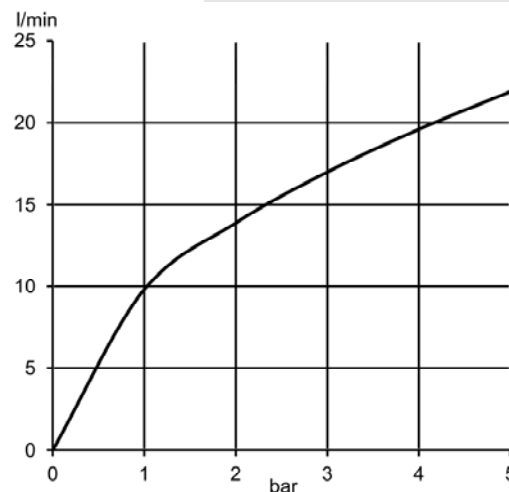

Flow rate diagram