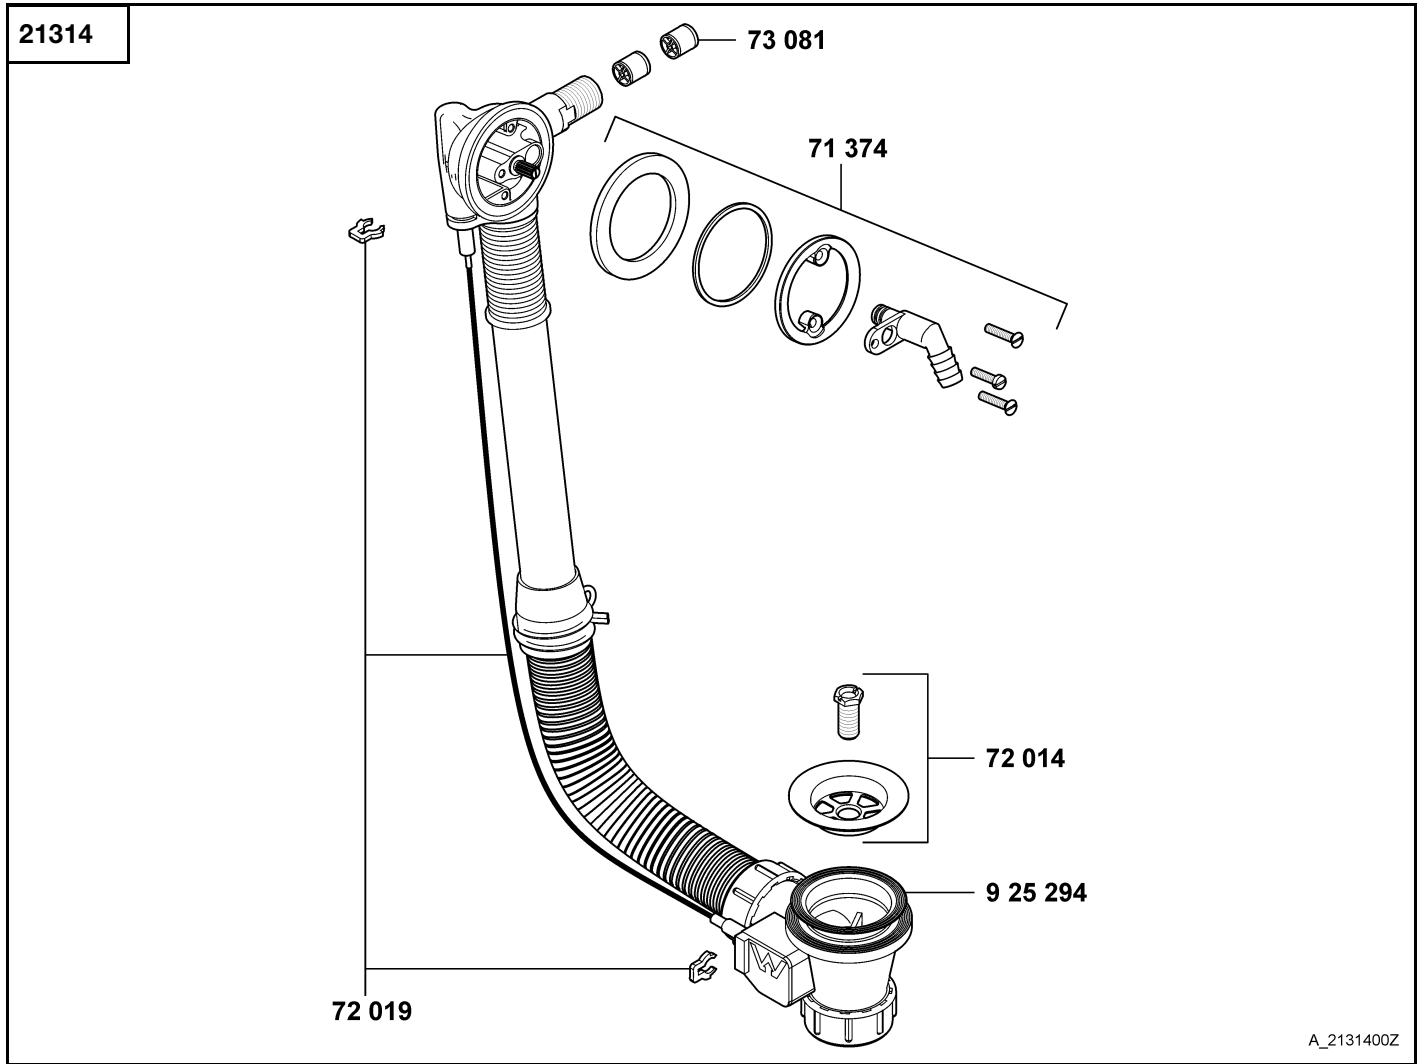

KLUDI ROTEXA MULTI item no. 7182605-BA

type: bath filling waste and overflow set, trim set, chrome plated brass/plastic, trim set for concealed parts (rough in) ROTEXA MULTI item no. 2131400-00Z, with s-pointer aerator M 24 x 1, flow rate 17 l/min at 3 bar measured with ROTEXA MULTI item no. 2131400-00Z, diameter valve cap 70 mm, cover plate chrome plated plastic, projection 45 mm, diameter bath filler 70 mm, water supply device with fixing screws and large waste plug, for pressure type water heater, for continuous line heater, PN 10

Product picture

Advertisement

bath filling waste and overflow set, manufacturer KLUDI GmbH & Co KG
 KLUDI ROTEXA MULTI item no. 2131400-00Z
 type: bath filling, waste and overflow set, 1 1/2 inch, white plastic, water supply over connector 1/2 inch / DN 15 incl. with back flow preventer, with rinsing set, bowden cable 850 mm, overflow pipe made of white plastic / flexible overflow pipe made of plastic corrugated tube transparent, valve sieve 1 1/2 inch, for overflow connection 450 – 830 mm,
 without trim set 7182605-BA / 7182605-00Z
 in accordance to AS/ NZS 3718 : 2005, Watermark approval WMKA00313

Dimensional drawing

21314	Ab- und Überlaufgarnitur G 1 1/2	waste and overflow set G 1 1/2	afvoer- en overloopgarnituur G 1 1/2
71 374	Zubehörtüte Sieb und Schraube	accessories - waste and screw	zakje toebehoren zeef en schroeven
72 014	Ventilsieb mit Schraube	valve strainer mit screw	bovenplaat met schroef
72 019	Bowdenzug 850 mm lang	bowden cable 850 mm lg.	kabel 850 mm
73 081	Rückflussverhinderer	back flow preventer (check valve)	terugslagklep
925 294	Dichtung	washer	dichting